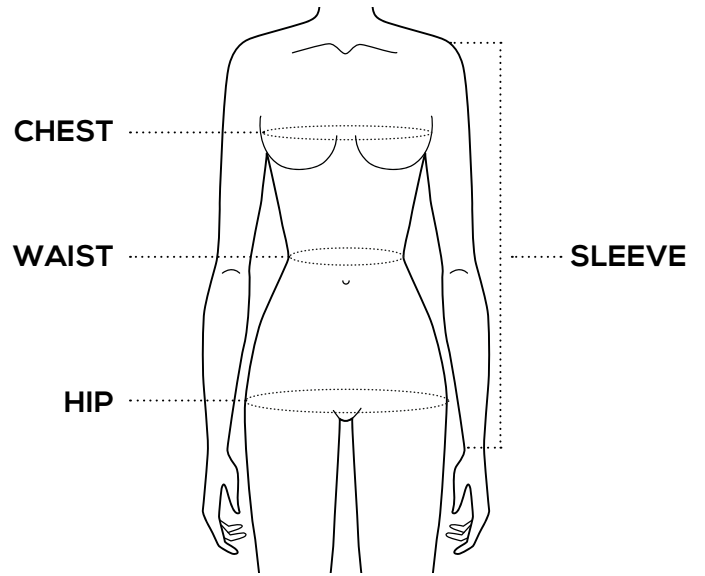

BODY MEASUREMENT SPORTSWEAR

WOMAN measurements in cm

	32	34	36	38	40	42	44	46
CHEST	80-84	84-88	88-92	92-96	96-100	100-106	106-112	112-118
WAIST	68-72	72-76	76-80	80-84	84-88	88-94	94-100	100-106
HIP	82-86	86-90	90-94	94-98	98-102	102-108	108-114	114-120
SLEEVE	58-59	59-60	60-61	61-62	62-63	63-64	64-65	65-66