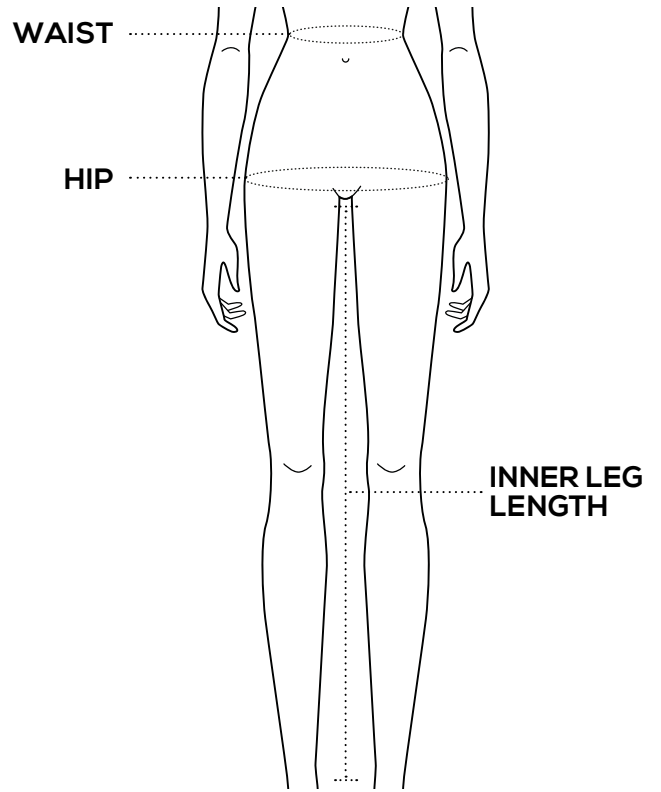

**BODY MEASUREMENT
BREECHES**

WOMAN measurements in cm

	32	34	36	38	40	42	44	46
WAIST	68-72	72-76	76-80	80-84	84-88	88-94	94-100	100-106
HIP	82-86	86-90	90-94	94-98	98-102	102-108	108-114	114-120
INNER LEG LENGTH	66-69	66-69	66-69	66-69	66-69	66-69	66-69	66-69
LONG SIZES + 4cm								

YNG measurements in cm

	140	146	152	158	164	170
WAIST	60-63	63-66	66-69	69-72	72-75	75-78
HIP	73-76	76-79	79-82	82-85	85-88	88-91
INNER LEG LENGTH	57-59	59-61	61-63	63-65	65-67	67-69